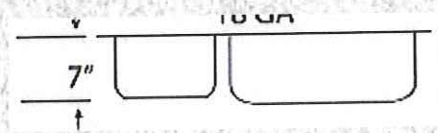

 *MMI Presents...*

Ridotto

Italian Design... Premier Quality

- Crafted in Italy with 16 gauge , 18/10 304 Stainless Steel
- Patented Sound Pads on all sides
- 34"x 20.5"size. Bowl depth 10" & 8." Undermount Design
- 15 G Mounting Flanges **Also available in a 40/60 model
- Includes stainless steel bottom grid, pasta strainer, and stainless steel drain assembly featuring a removable "crumb" cup

 *MMI Presents...*

PATRIZIO
16 G, 18/10
304 Stainless
Steel
Available
RT or LFT hand

Patrizio *Superb Italian Craftsmanship*

- Finely Crafted of Full 16 Gauge, 18/10 304 Stainless Steel
- 15 gauge mounting flange, 3 piece construction
- Unique Sound-Deadening System with sound pads and a special coating.
- 31 5/8" x 20 3/8" size. Bowl depths of 9" & 7." Undermount Design. Individually boxed.
- Reverse (40/60) design also available (shown in drawing)
- Stainless steel grid strainers and basket strainer included.