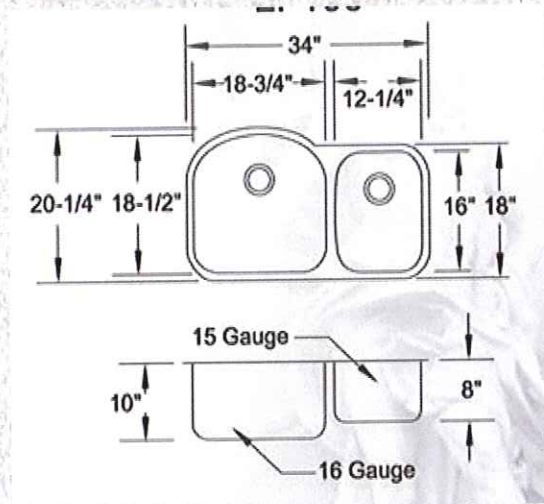

 *MMI Presents...*

Lucinda

Italian Design...Premier Quality

- Crafted in Italy with 16 Gauge 18/10 304 Stainless Steel
- Patented Sound Pads on all sides
- 32"x 20.5" size. Bowl depths of 10" & 8." Undermount design.
- 15 G Mounting Flanges **Also available in a 40/60 model
- Accessories include stainless steel bottom grid, pasta strainer, and stainless steel drain assembly with a removable "crumb" cup.

 *MMI Presents...*

Ridotto

Italian Design... Premier Quality

- Crafted in Italy with 16 gauge , 18/10 304 Stainless Steel
- Patented Sound Pads on all sides
- 34"x 20.5"size. Bowl depth 10" & 8." Undermount Design
- 15 G Mounting Flanges **Also available in a 40/60 model
- Includes stainless steel bottom grid, pasta strainer, and stainless steel drain assembly featuring a removable "crumb" cup

 *MMI Presents...*

PATRIZIO
16 G, 18/10
304 Stainless
Steel
Available
RT or LFT hand

Patrizio *Superb Italian Craftsmanship*

- Finely Crafted of Full 16 Gauge, 18/10 304 Stainless Steel
- 15 gauge mounting flange, 3 piece construction
- Unique Sound-Deadening System with sound pads and a special coating.
- 31 5/8" x 20 3/8" size. Bowl depths of 9" & 7." Undermount Design. Individually boxed.
- Reverse (40/60) design also available (shown in drawing)
- Stainless steel grid strainers and basket strainer included.

 *MMI Presents...*

Endrigo

Excellent Quality, Italian Craftsmanship

- Finely Crafted of Full 16 Gauge, 18/10 304 Stainless Steel. 15 gauge mounting flange, 3 piece construction
- Undermount Design, Limited Lifetime Warranty
- Sound Deadening System with sound pads and a special coating
- Left side 9"D, Right side 7 1/8"D
- Available in a reversed (40/60) design as well. Each individually boxed.
- Includes stainless steel basket strainer and sink grids.