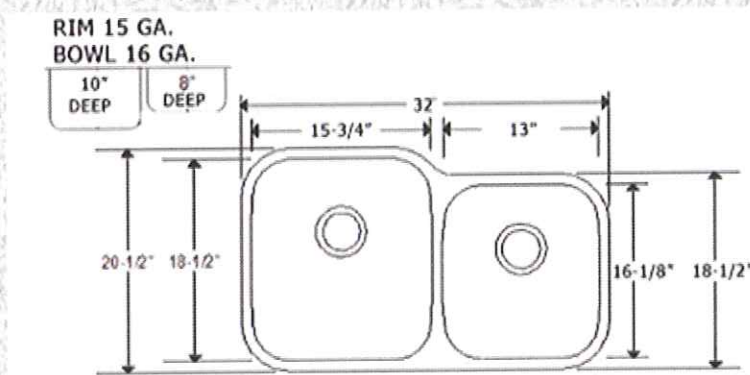

 *MMI Presents...*

Lucinda

Italian Design...Premier Quality

- Crafted in Italy with 16 Gauge 18/10 304 Stainless Steel
- Patented Sound Pads on all sides
- 32"x 20.5" size. Bowl depths of 10" & 8." Undermount design.
- 15 G Mounting Flanges **Also available in a 40/60 model
- Accessories include stainless steel bottom grid, pasta strainer, and stainless steel drain assembly with a removable "crumb" cup.

 *MMI Presents...*

Ridotto

Italian Design... Premier Quality

- Crafted in Italy with 16 gauge , 18/10 304 Stainless Steel
- Patented Sound Pads on all sides
- 34"x 20.5"size. Bowl depth 10" & 8." Undermount Design
- 15 G Mounting Flanges **Also available in a 40/60 model
- Includes stainless steel bottom grid, pasta strainer, and stainless steel drain assembly featuring a removable "crumb" cup

 *MMI Presents...*

PATRIZIO
16 G, 18/10
304 Stainless
Steel
Available
RT or LFT hand

Patrizio *Superb Italian Craftsmanship*

- Finely Crafted of Full 16 Gauge, 18/10 304 Stainless Steel
- 15 gauge mounting flange, 3 piece construction
- Unique Sound-Deadening System with sound pads and a special coating.
- 31 5/8" x 20 3/8" size. Bowl depths of 9" & 7." Undermount Design. Individually boxed.
- Reverse (40/60) design also available (shown in drawing)
- Stainless steel grid strainers and basket strainer included.

 *MMI Presents...*

Endrigo

Excellent Quality, Italian Craftsmanship

- Finely Crafted of Full 16 Gauge, 18/10 304 Stainless Steel. 15 gauge mounting flange, 3 piece construction
- Undermount Design, Limited Lifetime Warranty
- Sound Deadening System with sound pads and a special coating
- Left side 9"D, Right side 7 1/8"D
- Available in a reversed (40/60) design as well. Each individually boxed.
- Includes stainless steel basket strainer and sink grids.