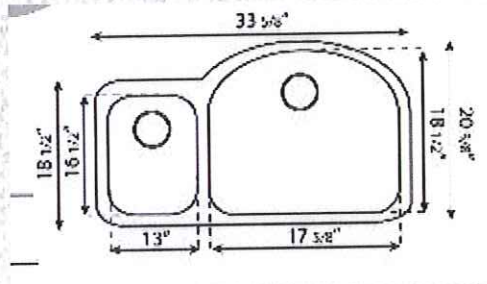

 *MMI Presents...*

Lucinda

Italian Design...Premier Quality

- Crafted in Italy with 16 Gauge 18/10 304 Stainless Steel
- Patented Sound Pads on all sides
- 32"x 20.5" size. Bowl depths of 10" & 8." Undermount design.
- 15 G Mounting Flanges **Also available in a 40/60 model
- Accessories include stainless steel bottom grid, pasta strainer, and stainless steel drain assembly with a removable "crumb" cup.

 *MMI Presents...*

Ridotto

Italian Design... Premier Quality

- Crafted in Italy with 16 gauge , 18/10 304 Stainless Steel
- Patented Sound Pads on all sides
- 34"x 20.5"size. Bowl depth 10" & 8." Undermount Design
- 15 G Mounting Flanges **Also available in a 40/60 model
- Includes stainless steel bottom grid, pasta strainer, and stainless steel drain assembly featuring a removable "crumb" cup

 *MMI Presents...*

PATRIZIO
16 G, 18/10
304 Stainless
Steel
Available
RT or LFT hand

Patrizio *Superb Italian Craftsmanship*

- Finely Crafted of Full 16 Gauge, 18/10 304 Stainless Steel
- 15 gauge mounting flange, 3 piece construction
- Unique Sound-Deadening System with sound pads and a special coating.
- 31 5/8" x 20 3/8" size. Bowl depths of 9" & 7." Undermount Design. Individually boxed.
- Reverse (40/60) design also available (shown in drawing)
- Stainless steel grid strainers and basket strainer included.

 *MMI Presents...*

Endrigo

Excellent Quality, Italian Craftsmanship

- Finely Crafted of Full 16 Gauge, 18/10 304 Stainless Steel. 15 gauge mounting flange, 3 piece construction
- Undermount Design, Limited Lifetime Warranty
- Sound Deadening System with sound pads and a special coating
- Left side 9"D, Right side 7 1/8"D
- Available in a reversed (40/60) design as well. Each individually boxed.
- Includes stainless steel basket strainer and sink grids.