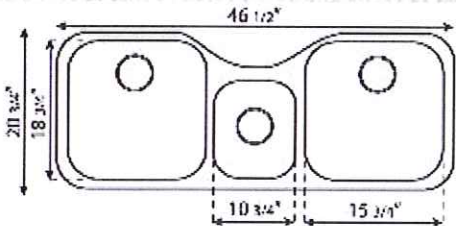

What about something different?

CAVATELLI
Kitchen Sink
16 G Stainless Steel
34" x 19" x 10"

TORCELLO
16 G, 15g rim
46 1/2" x 20 3/4" X 9" / 7" / 9"
Triple Kitchen Sink

SISTINA
33" x 20" x 10"
Stainless Steel Apron Front
15 Gauge