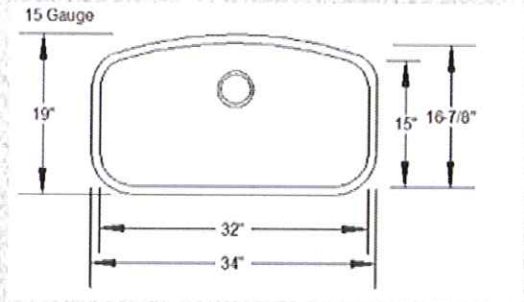

What about something different?

CAVATELLI
Kitchen Sink
16 G Stainless Steel
34" x 19" x 10"

TORCELLO
16 G, 15g rim
46 1/2" x 20 3/4" X 9" / 7" / 9"
Triple Kitchen Sink

SISTINA
33" x 20" x 10"
Stainless Steel Apron Front
15 Gauge