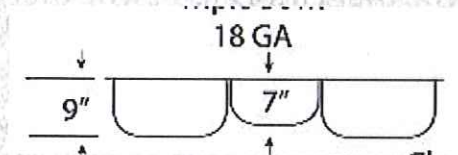

What about something different?

CAVATELLI
Kitchen Sink
16 G Stainless Steel
34" x 19" x 10"

TORCELLO
16 G, 15g rim
46 1/2" x 20 3/4" X 9" / 7" / 9"
Triple Kitchen Sink

SISTINA
33" x 20" x 10"
Stainless Steel Apron Front
15 Gauge