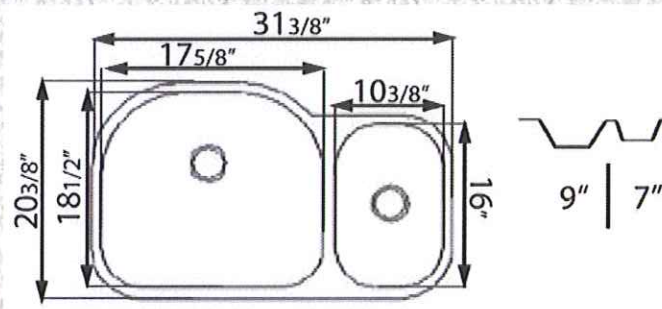

### *Excellent Quality and Economy*

- Finely Crafted of Full 18 Gauge Stainless Steel
- Undermount Design, Limited Lifetime Warranty
- Sound Insulation on all sides
- 32"x 20.75" size. Bowl depths of 9" & 8"
- Available in a reversed (40/60) design as well.
- Individually boxed

## **Domenico**

*Excellent Quality and Economy*

- Finely Crafted of Full 18 Gauge Stainless Steel
- Undermount Design, Limited Lifetime Warranty
- Sound Insulation on all sides
- 31 3/8"x 20 3/8" size. Bowl depths of 9" & 7"
- Available in a reversed (40/60) design as well
- Accessory stainless steel bottom grids and strainers available
- Individually boxed.

### *Excellent Quality and Economy*

- Finely Crafted of Full 18 Gauge Stainless Steel
- Undermount Design, Limited Lifetime Warranty
- Sound Insulation on all sides
- 32 1/4"x 18 1/2" size. Bowl depth of 9"
- Accessory basket strainer available
- Individually boxed.