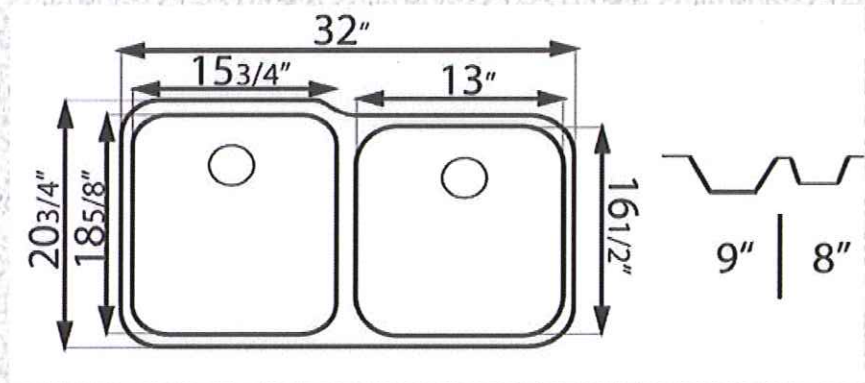

MMI Presents...

Fresco

Excellent Quality and Economy

- Finely Crafted of Full 18 Gauge Stainless Steel
- Undermount Design, Limited Lifetime Warranty
- Sound Insulation on all sides
- 32"x 20.75" size. Bowl depths of 9" & 8"
- Available in a reversed (40/60) design as well.
- Individually boxed