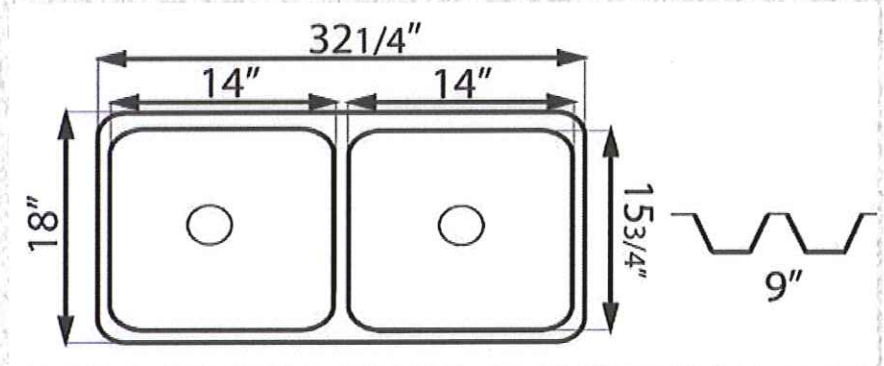

MMI Presents...

Battisti

Excellent Quality and Economy

- Finely Crafted of Full 18 Gauge Stainless Steel
- Undermount Design, Limited Lifetime Warranty
- Sound Insulation on all sides
- 32 1/4"x 18 1/2" size. Bowl depth of 9"
- Accessory basket strainer available
- Individually boxed.