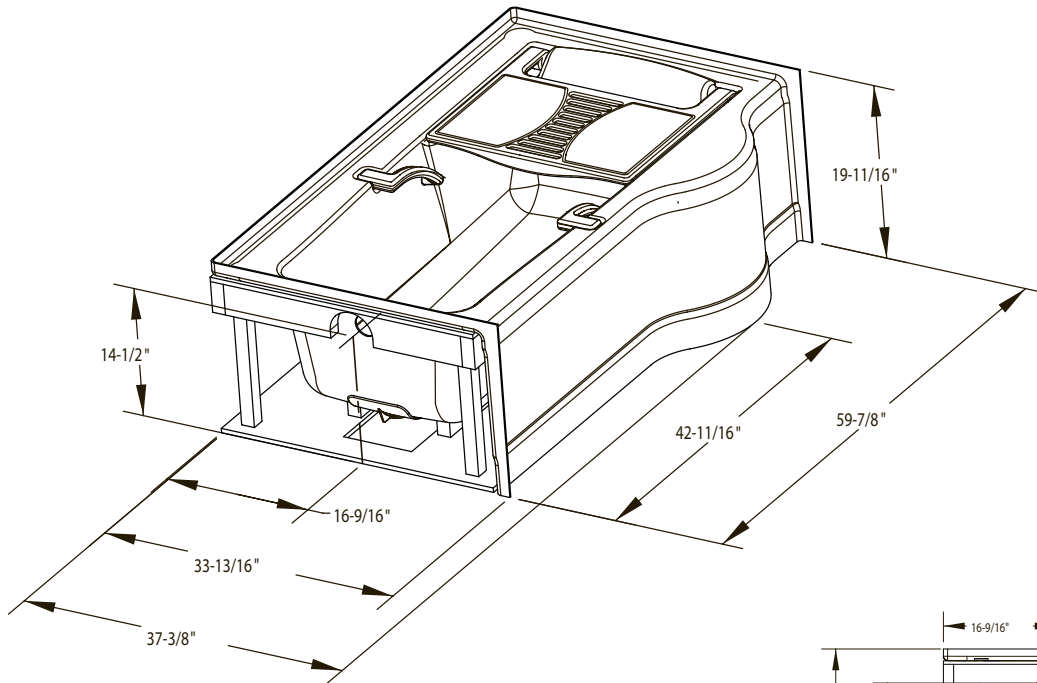

TRANSFER BATHTUB SPECIFICATIONS

646032C-R/L
646032D-R/L
60" x 32" x 20" Transfer Bathtub

- Flip-up and removable seat
- Handles

646032C-R/L Handles: Stainless
646032D-R/L Handles: Chrome

IAPMO/ANSI Z124.1.2-2005
CAN/CSA B45.5-02

DETAIL VIEW

SIDE VIEW

TOP VIEW

FRONT VIEW