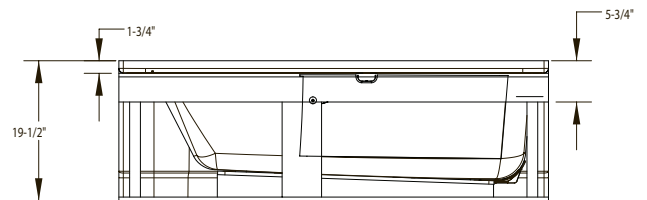

TRANSFER BATHTUB SPECIFICATIONS

646032C-R/L
646032D-R/L
60" x 32" x 20" Transfer Bathtub

- Flip-up and removable seat
- Handles

646032C-R/L Handles: Stainless
646032D-R/L Handles: Chrome

IAPMO/ANSI Z124.1.2-2005
CAN/CSA B45.5-02

DETAIL VIEW

SIDE VIEW

TOP VIEW

FRONT VIEW