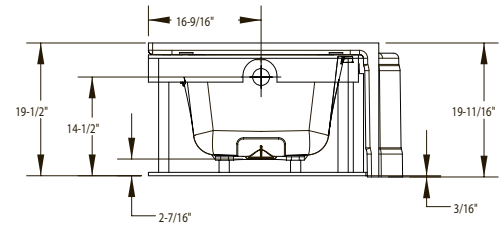

TRANSFER BATHTUB SPECIFICATIONS

646032C-R/L
646032D-R/L
60" x 32" x 20" Transfer Bathtub

- Flip-up and removable seat
- Handles

646032C-R/L Handles: Stainless
646032D-R/L Handles: Chrome

IAPMO/ANSI Z124.1.2-2005
CAN/CSA B45.5-02

DETAIL VIEW

SIDE VIEW

TOP VIEW

FRONT VIEW