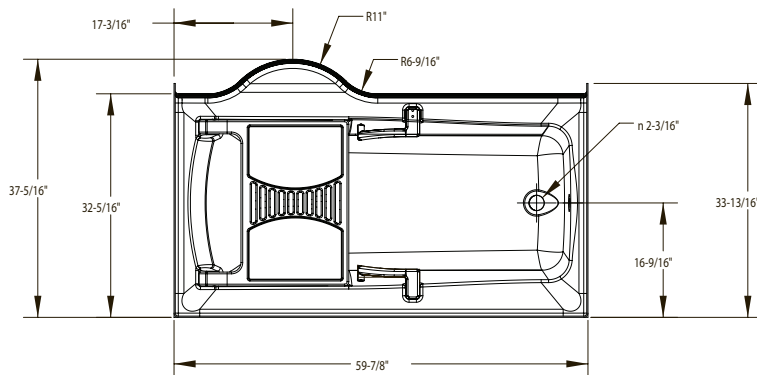

TRANSFER BATHTUB SPECIFICATIONS

646032C-R/L
646032D-R/L
60" x 32" x 20" Transfer Bathtub

- Flip-up and removable seat
- Handles

646032C-R/L Handles: Stainless
646032D-R/L Handles: Chrome

IAPMO/ANSI Z124.1.2-2005
CAN/CSA B45.5-02

DETAIL VIEW

SIDE VIEW

TOP VIEW

FRONT VIEW