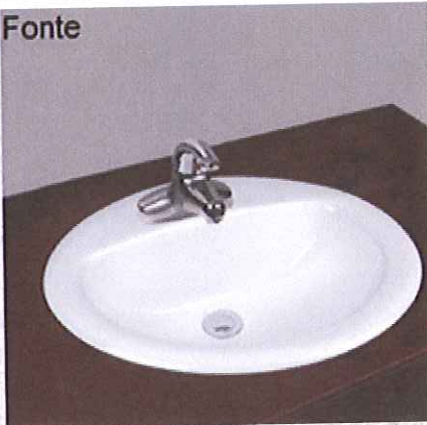

Ronda

Drop-In China Lav

Fonte

L-1290 White Oval Self-Rimming Lav
L-1290 Bisque Oval Self-Rimming Lav