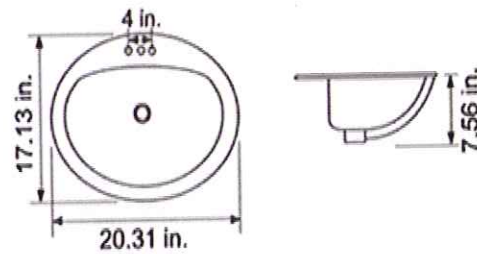

## **Oriana** *Stainless Steel Vanity Bowl*

- Finely Crafted of Full 16 Gauge Stainless Steel
- Undermount Design, Limited Lifetime Warranty
- Sound Insulation on all sides
- Oval 18" Vanity Bowl. Bowl depths of 6"
- Includes pop-up drain and overflow
- Individually boxed.

Lotus White Undermount Lav, Oval

**Lotus White Undermount, 19" x 15 1/2" x 6"D (O.D.)**

Orchid Bisque Undermount Lav, Oval

**Orchid Bisque Undermount, 19" x 15 1/2" x 6"D (O.D.)**

# Drop-In China Lav

Fonte

L-1290 White Oval Self-Rimming Lav  
L-1290 Bisque Oval Self-Rimming Lav

Ronda

L-1390-white 19" round china lav  
L-1390-bisque 19" round china lav

**4" spread, white or bisque, oval or round**