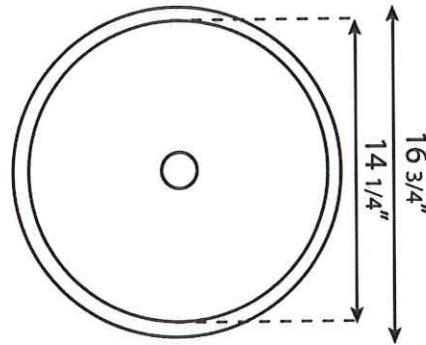

## **Arabella** *Stainless Steel Vanity Bowl*

- Finely Crafted of Full 16 Gauge Stainless Steel
- Undermount Design, Limited Lifetime Warranty
- Sound Insulation on all sides
- Round 16 <sup>3</sup>/<sub>4</sub>" vanity bowl. Bowl depths of 7 <sup>1</sup>/<sub>4</sub>"
- Includes pop-up drain and overflow
- Individually boxed.

## **Oriana** *Stainless Steel Vanity Bowl*

- Finely Crafted of Full 16 Gauge Stainless Steel
- Undermount Design, Limited Lifetime Warranty
- Sound Insulation on all sides
- Oval 18" Vanity Bowl. Bowl depths of 6"
- Includes pop-up drain and overflow
- Individually boxed.

Lotus White Undermount Lav, Oval

**Lotus White Undermount, 19" x 15 1/2" x 6"D (O.D.)**

Orchid Bisque Undermount Lav, Oval

**Orchid Bisque Undermount, 19" x 15 1/2" x 6"D (O.D.)**

# Drop-In China Lav

Fonte

L-1290 White Oval Self-Rimming Lav  
L-1290 Bisque Oval Self-Rimming Lav

Ronda

L-1390-white 19" round china lav  
L-1390-bisque 19" round china lav

**4" spread, white or bisque, oval or round**