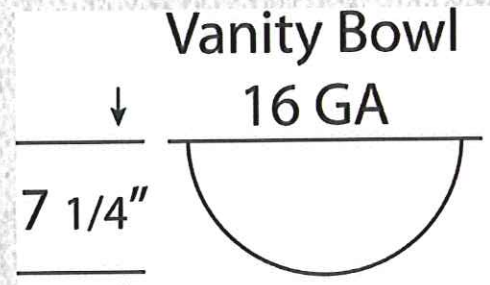

## **Arabella** *Stainless Steel Vanity Bowl*

- Finely Crafted of Full 16 Gauge Stainless Steel
- Undermount Design, Limited Lifetime Warranty
- Sound Insulation on all sides
- Round 16 <sup>3</sup>/<sub>4</sub>" vanity bowl. Bowl depths of 7 <sup>1</sup>/<sub>4</sub>"
- Includes pop-up drain and overflow
- Individually boxed.

## **Oriana** *Stainless Steel Vanity Bowl*

- Finely Crafted of Full 16 Gauge Stainless Steel
- Undermount Design, Limited Lifetime Warranty
- Sound Insulation on all sides
- Oval 18" Vanity Bowl. Bowl depths of 6"
- Includes pop-up drain and overflow
- Individually boxed.