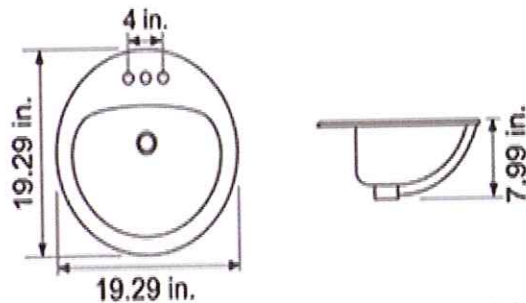

## **Oriana** *Stainless Steel Vanity Bowl*

- Finely Crafted of Full 16 Gauge Stainless Steel
- Undermount Design, Limited Lifetime Warranty
- Sound Insulation on all sides
- Oval 18" Vanity Bowl. Bowl depths of 6"
- Includes pop-up drain and overflow
- Individually boxed.

Lotus White Undermount Lav, Oval

**Lotus White Undermount, 19" x 15 1/2" x 6"D (O.D.)**

Orchid Bisque Undermount Lav, Oval

**Orchid Bisque Undermount, 19" x 15 1/2" x 6"D (O.D.)**

# Drop-In China Lav

Fonte

L-1290 White Oval Self-Rimming Lav  
L-1290 Bisque Oval Self-Rimming Lav

Ronda

L-1390-white 19" round china lav  
L-1390-bisque 19" round china lav

**4" spread, white or bisque, oval or round**

Quantity	White net	Bisque net
1-23	\$32.	\$34.
24-71	\$25.	\$27.
72 +	\$20.	\$22.
Job Quote	Call for Pricing	Call for Pricing