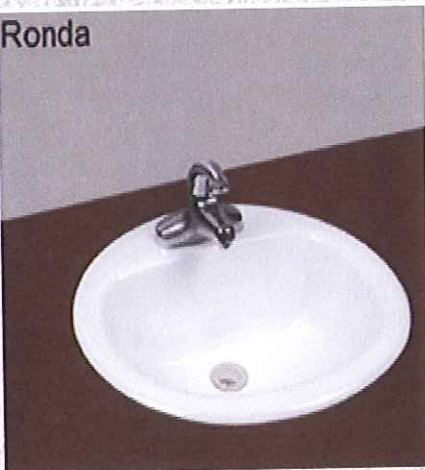

## **Arabella** *Stainless Steel Vanity Bowl*

- Finely Crafted of Full 16 Gauge Stainless Steel
- Undermount Design, Limited Lifetime Warranty
- Sound Insulation on all sides
- Round 16 <sup>3</sup>/<sub>4</sub>" vanity bowl. Bowl depths of 7 <sup>1</sup>/<sub>4</sub>"
- Includes pop-up drain and overflow
- Individually boxed.

## **Oriana** *Stainless Steel Vanity Bowl*

- Finely Crafted of Full 16 Gauge Stainless Steel
- Undermount Design, Limited Lifetime Warranty
- Sound Insulation on all sides
- Oval 18" Vanity Bowl. Bowl depths of 6"
- Includes pop-up drain and overflow
- Individually boxed.

# Undermount China Lav

**Perfect for granite or marble undermounting**

- Durable, Non-Porous, Glossy Finish
- Highest Quality Cermaic Sink Available
- Mounting Edge Cut Back for Faucet Clearance
- Uses Standard Kohler 2210 Template
- Overflow Built-In Casting

# Drop-In China Lav

Fonte

L-1290 White Oval Self-Rimming Lav  
L-1290 Bisque Oval Self-Rimming Lav

Ronda

L-1390-white 19" round china lav  
L-1390-bisque 19" round china lav

**4" spread, white or bisque, oval or round**