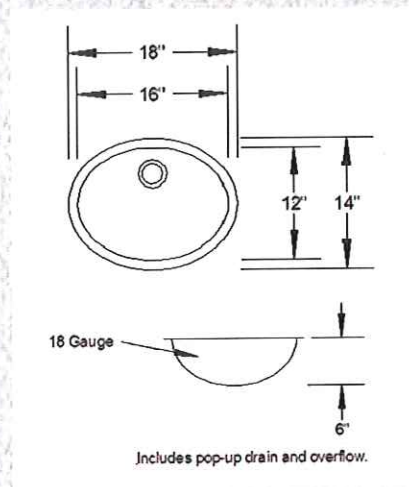

## **Arabella** *Stainless Steel Vanity Bowl*

- Finely Crafted of Full 16 Gauge Stainless Steel
- Undermount Design, Limited Lifetime Warranty
- Sound Insulation on all sides
- Round 16 <sup>3</sup>/<sub>4</sub>" vanity bowl. Bowl depths of 7 <sup>1</sup>/<sub>4</sub>"
- Includes pop-up drain and overflow
- Individually boxed.

## **Oriana** *Stainless Steel Vanity Bowl*

- Finely Crafted of Full 16 Gauge Stainless Steel
- Undermount Design, Limited Lifetime Warranty
- Sound Insulation on all sides
- Oval 18" Vanity Bowl. Bowl depths of 6"
- Includes pop-up drain and overflow
- Individually boxed.