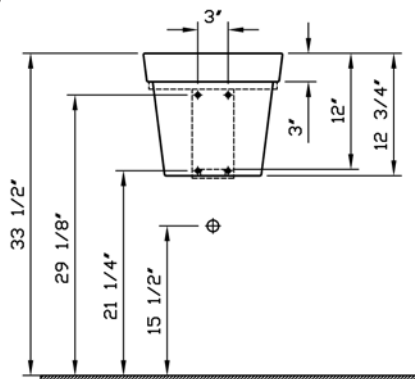

Description	: Potsink Flower Pot Bowl
Model Numbers	: 4335B044-0016 No faucet drilling
Compatible Items	: 370-2000 Flower Pot Bowl Carrier
Size	: 14 1/2" x 14 1/2"
Height	: 12 3/4"
Depth	: 10 5/8"
Waste	: Ø1 3/4" O.D.
Shipping Weight	: 4335: 31 lbs. 370-2000: 10 lbs.
Shipping Dimensions	: 4335: 16"W x 16"L x 15"H 370-2000: 13 3/4"W x 16 1/8"L x 11"H
Installation Guide	: VitrA Guide # A313435
Material	: Fine Fire Clay
Colors	: 044 Inside white, outside terracotta
Standards	: ASME A112.19.2 / CSA B45
Warranty	: 10 year limited warranty

1

Wall-hung use

2

3

4

5

Notes:

- DIMENSIONS SHOWN FOR THE LOCATION OF THE SUPPLY IS SUGGESTED.
- INSTALLATION INSTRUCTIONS SUPPLIED WITH THE TOILET.

IMPORTANT: Dimensions of fixtures are nominal and may vary within the range of tolerances established by ASME Standard A 112.19.2 and CSA Standard B45., ICC/ANSI A.117-1. These measurements may be subject to change. No responsibility is assumed for the use of superseded or voided pages.