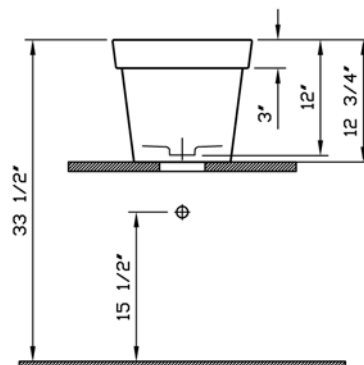

Description	: Potsink Flower Pot Bowl
Model Numbers	: 4335B044-0016 No faucet drilling
Compatible Items	: 370-2000 Flower Pot Bowl Carrier
Size	: 14 1/2" x 14 1/2"
Height	: 12 3/4"
Depth	: 10 5/8"
Waste	: Ø1 3/4" O.D.
Shipping Weight	: 4335: 31 lbs. 370-2000: 10 lbs.
Shipping Dimensions	: 4335: 16"W x 16"L x 15"H 370-2000: 13 3/4"W x 16 1/8"L x 11"H
Installation Guide	: VitrA Guide # A313435
Material	: Fine Fire Clay
Colors	: 044 Inside white, outside terracotta
Standards	: ASME A112.19.2 / CSA B45
Warranty	: 10 year limited warranty

1

Wall-hung use

2

3

4

Countertop use

5

Notes:

- DIMENSIONS SHOWN FOR THE LOCATION OF THE SUPPLY IS SUGGESTED.
- INSTALLATION INSTRUCTIONS SUPPLIED WITH THE TOILET.

IMPORTANT: Dimensions of fixtures are nominal and may vary within the range of tolerances established by ASME Standard A 112.19.2 and CSA Standard B45., ICC/ANSI A.117-1. These measurements may be subject to change. No responsibility is assumed for the use of superseded or voided pages.