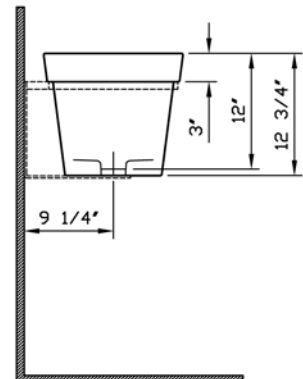

Description	: Potsink Flower Pot Bowl
Model Numbers	: 4335B044-0016 No faucet drilling
Compatible Items	: 370-2000 Flower Pot Bowl Carrier
Size	: 14 1/2" x 14 1/2"
Height	: 12 3/4"
Depth	: 10 5/8"
Waste	: Ø1 3/4" O.D.
Shipping Weight	: 4335: 31 lbs. 370-2000: 10 lbs.
Shipping Dimensions	: 4335: 16"W x 16"L x 15"H 370-2000: 13 3/4"W x 16 1/8"L x 11"H
Installation Guide	: VitrA Guide # A313435
Material	: Fine Fire Clay
Colors	: 044 Inside white, outside terracotta
Standards	: ASME A112.19.2 / CSA B45
Warranty	: 10 year limited warranty

1

Wall-hung use

2

3

4

Countertop use

5

Notes:

- DIMENSIONS SHOWN FOR THE LOCATION OF THE SUPPLY IS SUGGESTED.
- INSTALLATION INSTRUCTIONS SUPPLIED WITH THE TOILET.

IMPORTANT: Dimensions of fixtures are nominal and may vary within the range of tolerances established by ASME Standard A 112.19.2 and CSA Standard B45., ICC/ANSI A.117-1. These measurements may be subject to change. No responsibility is assumed for the use of superseded or voided pages.