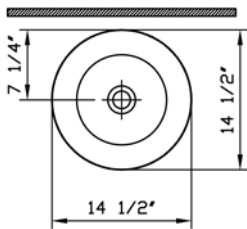

Description	: Potsink Flower Pot Bowl
Model Numbers	: 4335B044-0016 No faucet drilling
Compatible Items	: 370-2000 Flower Pot Bowl Carrier
Size	: 14 1/2" x 14 1/2"
Height	: 12 3/4"
Depth	: 10 5/8"
Waste	: Ø1 3/4" O.D.
Shipping Weight	: 4335: 31 lbs. 370-2000: 10 lbs.
Shipping Dimensions	: 4335: 16"W x 16"L x 15"H 370-2000: 13 3/4"W x 16 1/8"L x 11"H
Installation Guide	: VitrA Guide # A313435
Material	: Fine Fire Clay
Colors	: 044 Inside white, outside terracotta
Standards	: ASME A112.19.2 / CSA B45
Warranty	: 10 year limited warranty

1

Wall-hung use

2

3

4

Countertop use

5

Notes:

- DIMENSIONS SHOWN FOR THE LOCATION OF THE SUPPLY IS SUGGESTED.
- INSTALLATION INSTRUCTIONS SUPPLIED WITH THE TOILET.

IMPORTANT: Dimensions of fixtures are nominal and may vary within the range of tolerances established by ASME Standard A 112.19.2 and CSA Standard B45., ICC/ANSI A.117-1. These measurements may be subject to change. No responsibility is assumed for the use of superseded or voided pages.