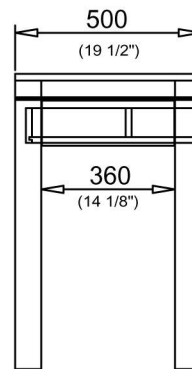

Juno

Description : Juno Lavatory Unit
Model Number : 50089 walnut
Compatible Items : 6059-XXX-0018 lavatory
50092 mirror (without faucet)
Size : 31 1/2" x 19 3/4"
Height : 31 1/2"
Shipping Weight : 60 lbs.
Shipping Dimensions : 32 7/8" W x 20 7/8" L x 33 1/4" H
Included Components : Installation kit (191101)
Material : Outside: walnut veneer onto chipboard.
Feet : solid wood; drawers walnut veneer
on plywood.
Drawer Front: Stainless steel
Colors : Walnut
Warranty : 2 year limited warranty

1

2

IMPORTANT: Dimensions are nominal and may vary within the range of tolerances.
These measurements may be subject to change. No responsibility is assumed for the use of superseded or voided pages.

April, 2005