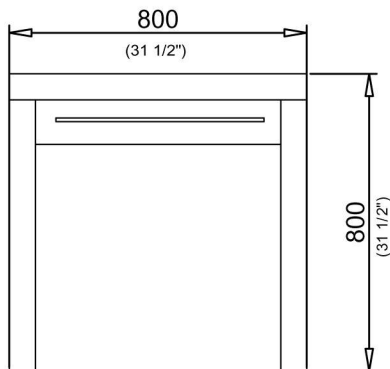

Juno

Description : Juno Lavatory Unit
Model Number : 50089 walnut
Compatible Items : 6059-XXX-0018 lavatory
50092 mirror (without faucet)
Size : 31 1/2" x 19 3/4"
Height : 31 1/2"
Shipping Weight : 60 lbs.
Shipping Dimensions : 32 7/8" W x 20 7/8" L x 33 1/4" H
Included Components : Installation kit (191101)
Material : Outside: walnut veneer onto chipboard.
Feet : solid wood; drawers walnut veneer
on plywood.
Drawer Front: Stainless steel
Colors : Walnut
Warranty : 2 year limited warranty

1

2

IMPORTANT: Dimensions are nominal and may vary within the range of tolerances.
These measurements may be subject to change. No responsibility is assumed for the use of superseded or voided pages.

April, 2005