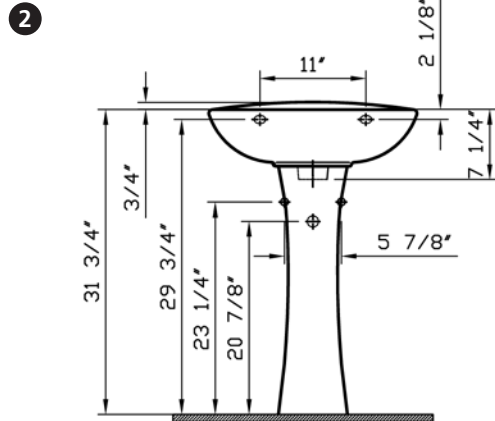

# Commercial Line

VitrA

<b>Description</b>	: Normus Pedestal Lavatory
<b>Model Numbers</b>	: 5087-XXX-0999 Single-hole faucet drilling 5087-XXX-0030 4" faucet drilling 5087-XXX-0033 8" faucet drilling
<b>Compatible Items</b>	: 6446-XXX-0156 Pedestal Base
<b>Size</b>	: 21 5/8" x 16 1/2"
<b>Height</b>	: 31 3/4"
<b>Depth</b>	: 5 1/2"
<b>Waste</b>	: Ø1 1/4" O.D.
<b>Shipping Weight</b>	: 5087 : 31 lbs. 6446 : 25 lbs.
<b>Shipping Dimensions</b>	: 5087 : 9 2/8"W x 23 3/8"L x 18 7/8"H 6446 : 9"W x 10 2/8"L x 28"H
<b>Installation Guide</b>	: Vitra Guide # 312850
<b>Material</b>	: Vitreous china
<b>Colors</b>	: 003 White 017 Bone, 068 Biscuit (Basic Colors) "XXX" indicates the color
<b>Standards</b>	: ASME A 112.19.2, CSA B45
<b>Warranty</b>	: 10 year limited warranty

- Notes:**
- DIMENSIONS SHOWN FOR THE LOCATION OF THE SUPPLY IS SUGGESTED.
  - INSTALLATION INSTRUCTIONS SUPPLIED WITH THE LAVATORY.
  - FITTINGS ARE NOT INCLUDED
  - PROVIDE SUITABLE REINFORCEMENT FOR ALL WALL SUPPORTS.

**IMPORTANT:** Dimensions of fixtures are nominal and may vary within the range of tolerances established by ASME Standard A 112.19.2 and CSA Standard B45. These measurements may be subject to change. No responsibility is assumed for the use of superseded or voided pages.