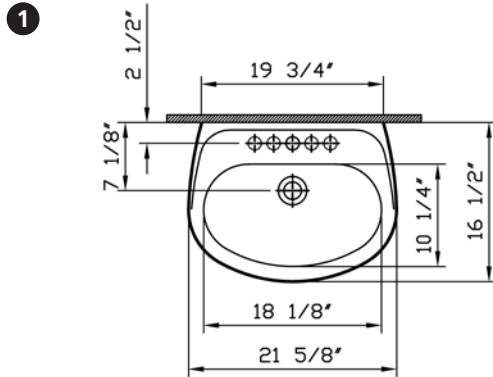

# Commercial Line

VitrA

<b>Description</b>	: Normus Pedestal Lavatory
<b>Model Numbers</b>	: 5087-XXX-0999 Single-hole faucet drilling 5087-XXX-0030 4" faucet drilling 5087-XXX-0033 8" faucet drilling
<b>Compatible Items</b>	: 6446-XXX-0156 Pedestal Base
<b>Size</b>	: 21 5/8" x 16 1/2"
<b>Height</b>	: 31 3/4"
<b>Depth</b>	: 5 1/2"
<b>Waste</b>	: Ø1 1/4" O.D.
<b>Shipping Weight</b>	: 5087 : 31 lbs. 6446 : 25 lbs.
<b>Shipping Dimensions</b>	: 5087 : 9 2/8"W x 23 3/8"L x 18 7/8"H 6446 : 9"W x 10 2/8"L x 28"H
<b>Installation Guide</b>	: Vitra Guide # 312850
<b>Material</b>	: Vitreous china
<b>Colors</b>	: 003 White 017 Bone, 068 Biscuit (Basic Colors) "XXX" indicates the color
<b>Standards</b>	: ASME A 112.19.2, CSA B45
<b>Warranty</b>	: 10 year limited warranty

- Notes:**
- DIMENSIONS SHOWN FOR THE LOCATION OF THE SUPPLY IS SUGGESTED.
  - INSTALLATION INSTRUCTIONS SUPPLIED WITH THE LAVATORY.
  - FITTINGS ARE NOT INCLUDED
  - PROVIDE SUITABLE REINFORCEMENT FOR ALL WALL SUPPORTS.

**IMPORTANT:** Dimensions of fixtures are nominal and may vary within the range of tolerances established by ASME Standard A 112.19.2 and CSA Standard B45. These measurements may be subject to change. No responsibility is assumed for the use of superseded or voided pages.