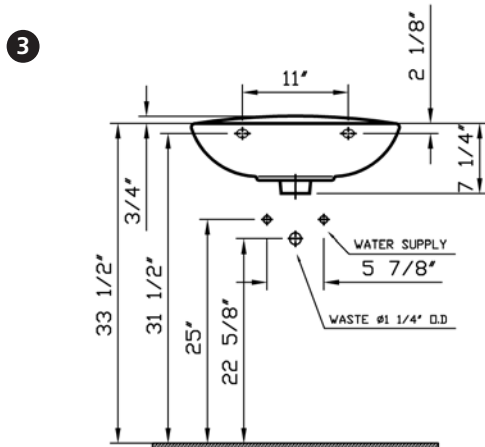

# Commercial Line

VitrA

<b>Description</b>	: Normus Pedestal Lavatory
<b>Model Numbers</b>	: 5087-XXX-0999 Single-hole faucet drilling 5087-XXX-0030 4" faucet drilling 5087-XXX-0033 8" faucet drilling
<b>Compatible Items</b>	: 6446-XXX-0156 Pedestal Base
<b>Size</b>	: 21 5/8" x 16 1/2"
<b>Height</b>	: 31 3/4"
<b>Depth</b>	: 5 1/2"
<b>Waste</b>	: Ø1 1/4" O.D.
<b>Shipping Weight</b>	: 5087 : 31 lbs. 6446 : 25 lbs.
<b>Shipping Dimensions</b>	: 5087 : 9 2/8"W x 23 3/8"L x 18 7/8"H 6446 : 9"W x 10 2/8"L x 28"H
<b>Installation Guide</b>	: Vitra Guide # 312850
<b>Material</b>	: Vitreous china
<b>Colors</b>	: 003 White 017 Bone, 068 Biscuit (Basic Colors) "XXX" indicates the color
<b>Standards</b>	: ASME A 112.19.2, CSA B45
<b>Warranty</b>	: 10 year limited warranty

- Notes:**
- DIMENSIONS SHOWN FOR THE LOCATION OF THE SUPPLY IS SUGGESTED.
  - INSTALLATION INSTRUCTIONS SUPPLIED WITH THE LAVATORY.
  - FITTINGS ARE NOT INCLUDED
  - PROVIDE SUITABLE REINFORCEMENT FOR ALL WALL SUPPORTS.

**IMPORTANT:** Dimensions of fixtures are nominal and may vary within the range of tolerances established by ASME Standard A 112.19.2 and CSA Standard B45. These measurements may be subject to change. No responsibility is assumed for the use of superseded or voided pages.