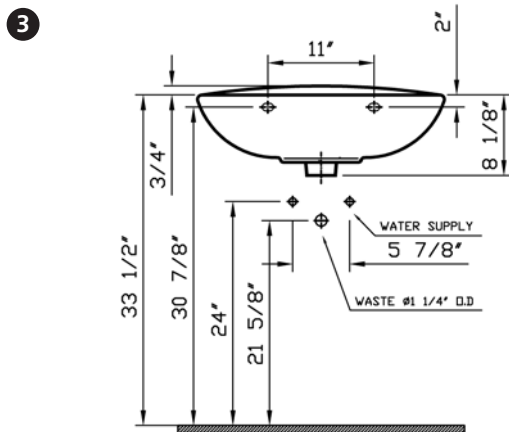

# Commercial Line

VitrA

<b>Description</b>	: Normus Pedestal Lavatory
<b>Model Numbers</b>	: 5089-XXX-0999 Single-hole faucet drilling 5089-XXX-0030 4" faucet drilling 5089-XXX-0033 8" faucet drilling
<b>Compatible Items</b>	: 6446-XXX-0156 Pedestal Base
<b>Size</b>	: 25 5/8" x 19 1/4"
<b>Height</b>	: 32 5/8"
<b>Depth</b>	: 6 1/8"
<b>Waste</b>	: Ø1 1/4" O.D.
<b>Shipping Weight</b>	: 5089 : 43 lbs. 6446 : 25 lbs.
<b>Shipping Dimensions</b>	: 5089 : 9 1/8"W x 27"L x 21 7/8"H 6446 : 9"W x 10 2/8"L x 28"H
<b>Installation Guide</b>	: Vitra Guide # 312850
<b>Material</b>	: Vitreous china
<b>Colors</b>	: 003 White 017 Bone, 068 Biscuit (Basic Colors) "XXX" indicates the color
<b>Standards</b>	: ASME A 112.19.2, CSA B45
<b>Warranty</b>	: 10 year limited warranty

**Notes:**

- DIMENSIONS SHOWN FOR THE LOCATION OF THE SUPPLY IS SUGGESTED.
- INSTALLATION INSTRUCTIONS SUPPLIED WITH THE LAVATORY.
- FITTINGS ARE NOT INCLUDED
- PROVIDE SUITABLE REINFORCEMENT FOR ALL WALL SUPPORTS.

**IMPORTANT:** Dimensions of fixtures are nominal and may vary within the range of tolerances established by ASME Standard A 112.19.2 and CSA Standard B45. These measurements may be subject to change. No responsibility is assumed for the use of superseded or voided pages.