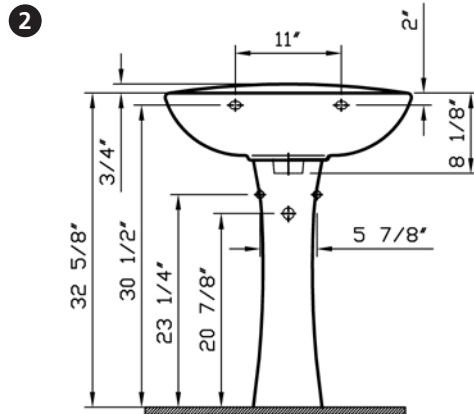

# Commercial Line

VitrA

<b>Description</b>	: Normus Pedestal Lavatory
<b>Model Numbers</b>	: 5089-XXX-0999 Single-hole faucet drilling 5089-XXX-0030 4" faucet drilling 5089-XXX-0033 8" faucet drilling
<b>Compatible Items</b>	: 6446-XXX-0156 Pedestal Base
<b>Size</b>	: 25 5/8" x 19 1/4"
<b>Height</b>	: 32 5/8"
<b>Depth</b>	: 6 1/8"
<b>Waste</b>	: Ø1 1/4" O.D.
<b>Shipping Weight</b>	: 5089 : 43 lbs. 6446 : 25 lbs.
<b>Shipping Dimensions</b>	: 5089 : 9 1/8"W x 27"L x 21 7/8"H 6446 : 9"W x 10 2/8"L x 28"H
<b>Installation Guide</b>	: Vitra Guide # 312850
<b>Material</b>	: Vitreous china
<b>Colors</b>	: 003 White 017 Bone, 068 Biscuit (Basic Colors) "XXX" indicates the color
<b>Standards</b>	: ASME A 112.19.2, CSA B45
<b>Warranty</b>	: 10 year limited warranty

**Notes:**

- DIMENSIONS SHOWN FOR THE LOCATION OF THE SUPPLY IS SUGGESTED.
- INSTALLATION INSTRUCTIONS SUPPLIED WITH THE LAVATORY.
- FITTINGS ARE NOT INCLUDED
- PROVIDE SUITABLE REINFORCEMENT FOR ALL WALL SUPPORTS.

**IMPORTANT:** Dimensions of fixtures are nominal and may vary within the range of tolerances established by ASME Standard A 112.19.2 and CSA Standard B45. These measurements may be subject to change. No responsibility is assumed for the use of superseded or voided pages.