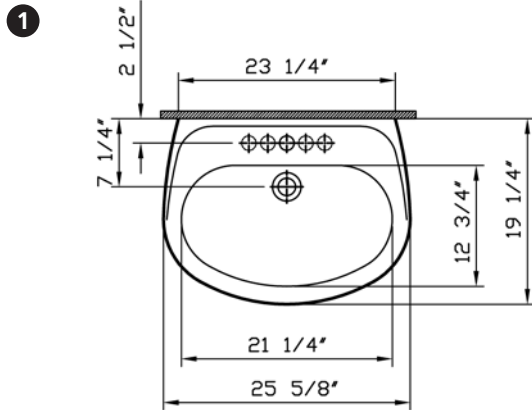

# Commercial Line

VitrA

<b>Description</b>	: Normus Pedestal Lavatory
<b>Model Numbers</b>	: 5089-XXX-0999 Single-hole faucet drilling 5089-XXX-0030 4" faucet drilling 5089-XXX-0033 8" faucet drilling
<b>Compatible Items</b>	: 6446-XXX-0156 Pedestal Base
<b>Size</b>	: 25 5/8" x 19 1/4"
<b>Height</b>	: 32 5/8"
<b>Depth</b>	: 6 1/8"
<b>Waste</b>	: Ø1 1/4" O.D.
<b>Shipping Weight</b>	: 5089 : 43 lbs. 6446 : 25 lbs.
<b>Shipping Dimensions</b>	: 5089 : 9 1/8"W x 27"L x 21 7/8"H 6446 : 9"W x 10 2/8"L x 28"H
<b>Installation Guide</b>	: Vitra Guide # 312850
<b>Material</b>	: Vitreous china
<b>Colors</b>	: 003 White 017 Bone, 068 Biscuit (Basic Colors) "XXX" indicates the color
<b>Standards</b>	: ASME A 112.19.2, CSA B45
<b>Warranty</b>	: 10 year limited warranty

**Notes:**

- DIMENSIONS SHOWN FOR THE LOCATION OF THE SUPPLY IS SUGGESTED.
- INSTALLATION INSTRUCTIONS SUPPLIED WITH THE LAVATORY.
- FITTINGS ARE NOT INCLUDED
- PROVIDE SUITABLE REINFORCEMENT FOR ALL WALL SUPPORTS.

**IMPORTANT:** Dimensions of fixtures are nominal and may vary within the range of tolerances established by ASME Standard A 112.19.2 and CSA Standard B45. These measurements may be subject to change. No responsibility is assumed for the use of superseded or voided pages.