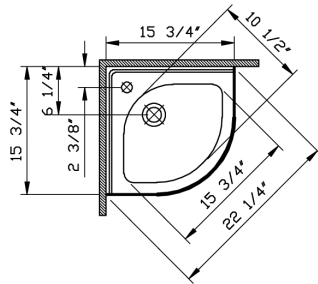

Corina

VitrA

Description	: Corina Corner Lavatory
Model Numbers	: 5306-XXX-0001 Single-hole faucet drilling
Compatible Item	: 6936-XXX-0156 Pedestal Base
Size	: 15 3/4" x 15 3/4"
Height	: 31 7/8"
Depth	: 5 1/2"
Waste	: Ø1 1/4" O.D.
Shipping Weight	: 5306 : 22 lbs. 6936 : 25 lbs.
Shipping Dimensions	: 5306 : 7 4/8" W x 16 4/8" L x 16 7/8" H 6936 : 8" W x 8 4/8" L x 28 4/8" H
Installation Guide	: VitrA Guide # 312850
Included Components	: Lavatory installation kit (312090)
Material	: Vitreous china
Colors	: 003 White 017 Bone, 068 Biscuit (Basic Colors) 001 Edelweiss, 070 Black (Special Colors) "XXX" indicates the color
Warranty	: 10 year limited warranty

1

2

3

4

Notes:

- DIMENSIONS SHOWN FOR THE LOCATION OF THE SUPPLY IS SUGGESTED.
- INSTALLATION INSTRUCTIONS SUPPLIED WITH THE LAVATORY.
- FITTINGS ARE NOT INCLUDED
- PROVIDE SUITABLE REINFORCEMENT FOR ALL WALL SUPPORTS.

IMPORTANT: Dimensions of fixtures are nominal and may vary within the range of tolerances. These measurements may be subject to change. No responsibility is assumed for the use of superseded or voided pages.