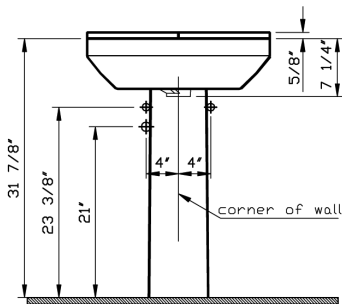

Corina

VitrA

Description	: Corina Corner Lavatory
Model Numbers	: 5306-XXX-0001 Single-hole faucet drilling
Compatible Item	: 6936-XXX-0156 Pedestal Base
Size	: 15 3/4" x 15 3/4"
Height	: 31 7/8"
Depth	: 5 1/2"
Waste	: Ø1 1/4" O.D.
Shipping Weight	: 5306 : 22 lbs. 6936 : 25 lbs.
Shipping Dimensions	: 5306 : 7 4/8" W x 16 4/8" L x 16 7/8" H 6936 : 8" W x 8 4/8" L x 28 4/8" H
Installation Guide	: VitrA Guide # 312850
Included Components	: Lavatory installation kit (312090)
Material	: Vitreous china
Colors	: 003 White 017 Bone, 068 Biscuit (Basic Colors) 001 Edelweiss, 070 Black (Special Colors) "XXX" indicates the color
Warranty	: 10 year limited warranty

1

2

3

4

Notes:

- DIMENSIONS SHOWN FOR THE LOCATION OF THE SUPPLY IS SUGGESTED.
- INSTALLATION INSTRUCTIONS SUPPLIED WITH THE LAVATORY.
- FITTINGS ARE NOT INCLUDED
- PROVIDE SUITABLE REINFORCEMENT FOR ALL WALL SUPPORTS.

IMPORTANT: Dimensions of fixtures are nominal and may vary within the range of tolerances. These measurements may be subject to change. No responsibility is assumed for the use of superseded or voided pages.