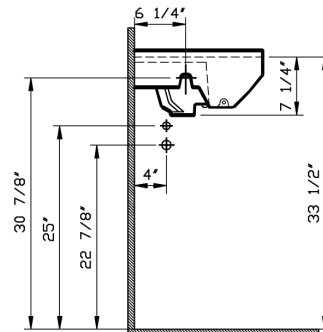

Corina

VitrA

Description	: Corina Corner Lavatory
Model Numbers	: 5306-XXX-0001 Single-hole faucet drilling
Compatible Item	: 6936-XXX-0156 Pedestal Base
Size	: 15 3/4" x 15 3/4"
Height	: 31 7/8"
Depth	: 5 1/2"
Waste	: Ø1 1/4" O.D.
Shipping Weight	: 5306 : 22 lbs. 6936 : 25 lbs.
Shipping Dimensions	: 5306 : 7 4/8" W x 16 4/8" L x 16 7/8" H 6936 : 8" W x 8 4/8" L x 28 4/8" H
Installation Guide	: VitrA Guide # 312850
Included Components	: Lavatory installation kit (312090)
Material	: Vitreous china
Colors	: 003 White 017 Bone, 068 Biscuit (Basic Colors) 001 Edelweiss, 070 Black (Special Colors) "XXX" indicates the color
Warranty	: 10 year limited warranty

1

2

3

4

Notes:

- DIMENSIONS SHOWN FOR THE LOCATION OF THE SUPPLY IS SUGGESTED.
- INSTALLATION INSTRUCTIONS SUPPLIED WITH THE LAVATORY.
- FITTINGS ARE NOT INCLUDED
- PROVIDE SUITABLE REINFORCEMENT FOR ALL WALL SUPPORTS.

IMPORTANT: Dimensions of fixtures are nominal and may vary within the range of tolerances. These measurements may be subject to change. No responsibility is assumed for the use of superseded or voided pages.