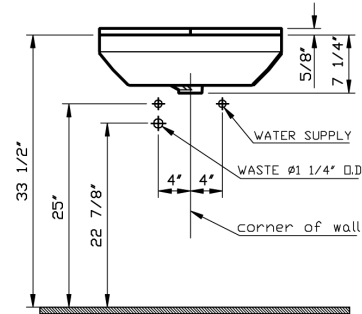

Corina

VitrA

Description	: Corina Corner Lavatory
Model Numbers	: 5306-XXX-0001 Single-hole faucet drilling
Compatible Item	: 6936-XXX-0156 Pedestal Base
Size	: 15 3/4" x 15 3/4"
Height	: 31 7/8"
Depth	: 5 1/2"
Waste	: Ø1 1/4" O.D.
Shipping Weight	: 5306 : 22 lbs. 6936 : 25 lbs.
Shipping Dimensions	: 5306 : 7 4/8" W x 16 4/8" L x 16 7/8" H 6936 : 8" W x 8 4/8" L x 28 4/8" H
Installation Guide	: VitrA Guide # 312850
Included Components	: Lavatory installation kit (312090)
Material	: Vitreous china
Colors	: 003 White 017 Bone, 068 Biscuit (Basic Colors) 001 Edelweiss, 070 Black (Special Colors) "XXX" indicates the color
Warranty	: 10 year limited warranty

1

2

3

4

Notes:

- DIMENSIONS SHOWN FOR THE LOCATION OF THE SUPPLY IS SUGGESTED.
- INSTALLATION INSTRUCTIONS SUPPLIED WITH THE LAVATORY.
- FITTINGS ARE NOT INCLUDED
- PROVIDE SUITABLE REINFORCEMENT FOR ALL WALL SUPPORTS.

IMPORTANT: Dimensions of fixtures are nominal and may vary within the range of tolerances. These measurements may be subject to change. No responsibility is assumed for the use of superseded or voided pages.