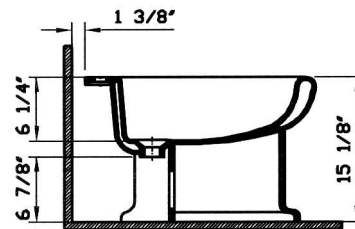

Aria

Description	: Aria Bidet (Drilled for fixture-mounted centerset over-the-rim bidet faucet)
Model Number	: 6597-XXX-0068
Waste	: Ø1 1/4" O.D.
Size	: 14 3/4" x 23 5/8"
Depth	: 6 5/16"
Shipping Weight	: 46 lbs.
Shipping Dimensions	: 15 3/8" W x 24 3/8" L x 17 1/4" H
Installation Guide	: Vitra Guide # 312854
Included Components	: Bidet installation kit (312089)
Material	: Vitreous china
Colors	: 003 White 017 Bone, 068 Biscuit (Basic Colors) 001 Edelweiss, 070 Black (Special Colors) "XXX" indicates the color
Warranty	: 10 year limited warranty

1

2

Notes:

- DIMENSIONS SHOWN FOR THE LOCATION OF THE SUPPLY IS SUGGESTED.
- INSTALLATION INSTRUCTIONS SUPPLIED WITH THE BIDET.
- FITTINGS ARE NOT INCLUDED

IMPORTANT: Dimensions of fixtures are nominal and may vary within the range of tolerances. These measurements may be subject to change. No responsibility is assumed for the use of superseded or voided pages.