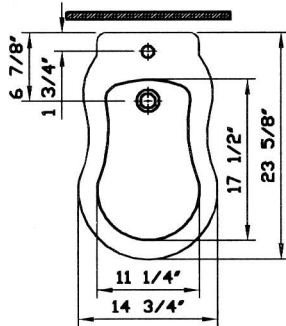

Aria

Description	: Aria Bidet (Drilled for fixture-mounted centerset over-the-rim bidet faucet)
Model Number	: 6597-XXX-0068
Waste	: Ø1 1/4" O.D.
Size	: 14 3/4" x 23 5/8"
Depth	: 6 5/16"
Shipping Weight	: 46 lbs.
Shipping Dimensions	: 15 3/8" W x 24 3/8" L x 17 1/4" H
Installation Guide	: Vitra Guide # 312854
Included Components	: Bidet installation kit (312089)
Material	: Vitreous china
Colors	: 003 White 017 Bone, 068 Biscuit (Basic Colors) 001 Edelweiss, 070 Black (Special Colors) "XXX" indicates the color
Warranty	: 10 year limited warranty

1

2

Notes:

- DIMENSIONS SHOWN FOR THE LOCATION OF THE SUPPLY IS SUGGESTED.
- INSTALLATION INSTRUCTIONS SUPPLIED WITH THE BIDET.
- FITTINGS ARE NOT INCLUDED

IMPORTANT: Dimensions of fixtures are nominal and may vary within the range of tolerances. These measurements may be subject to change. No responsibility is assumed for the use of superseded or voided pages.